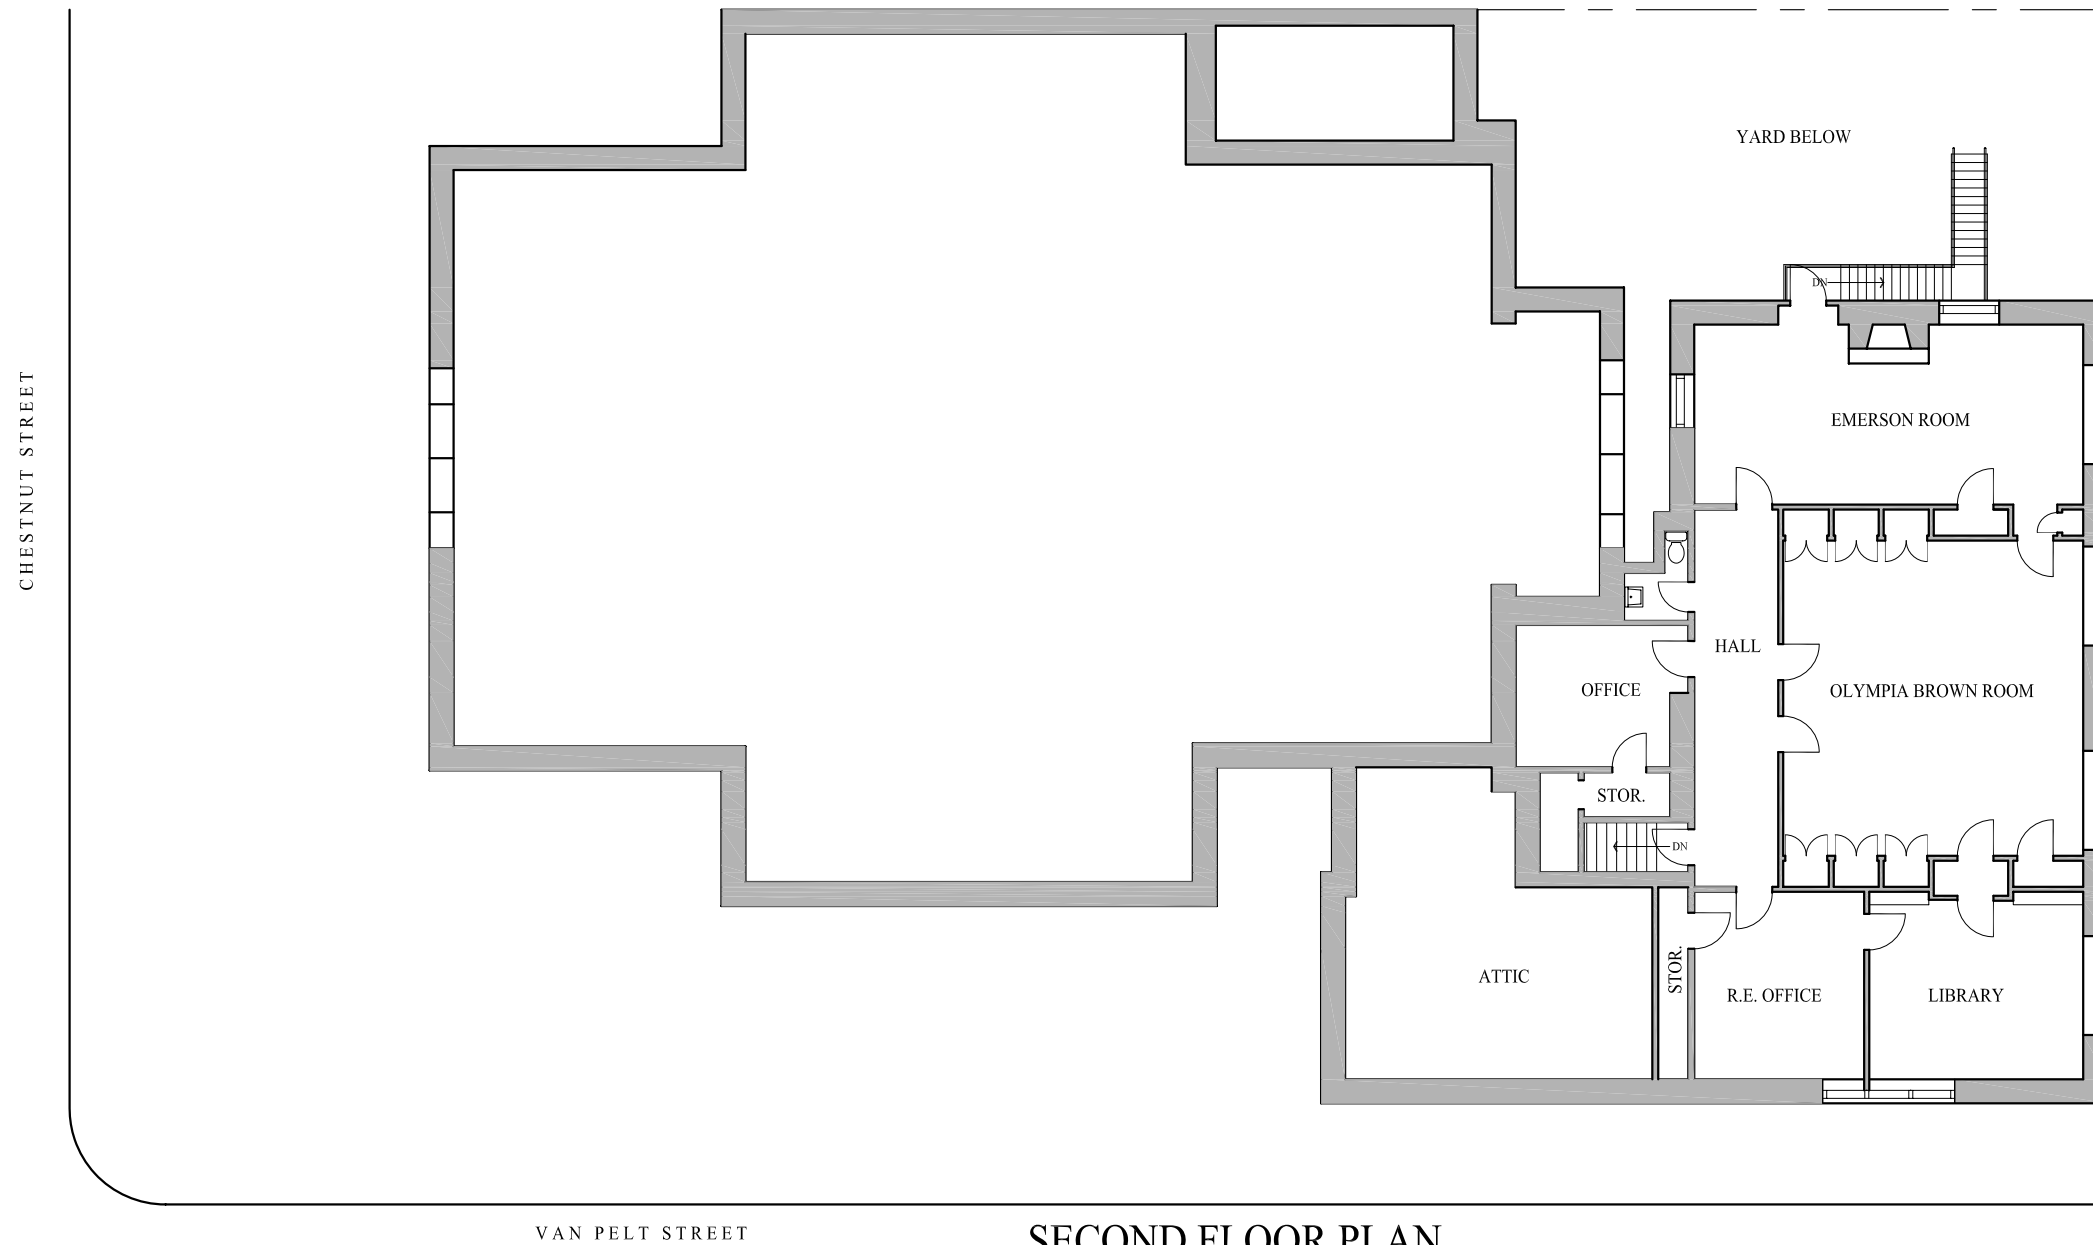

LOWER LEVEL FLOOR PLAN

FIRST UNITARIAN CHURCH OF PHILADELPHIA
 2125 CHESTNUT STREET, PHILADELPHIA, PENNSYLVANIA 19103

FIRST UNITARIAN CHURCH OF PHILADELPHIA
 2125 CHESTNUT STREET, PHILADELPHIA, PENNSYLVANIA 19103

MEZZANINE FLOOR PLAN

FIRST UNITARIAN CHURCH OF PHILADELPHIA
 2125 CHESTNUT STREET, PHILADELPHIA, PENNSYLVANIA 19103

SECOND FLOOR PLAN

FIRST UNITARIAN CHURCH OF PHILADELPHIA
 2125 CHESTNUT STREET, PHILADELPHIA, PENNSYLVANIA 19103