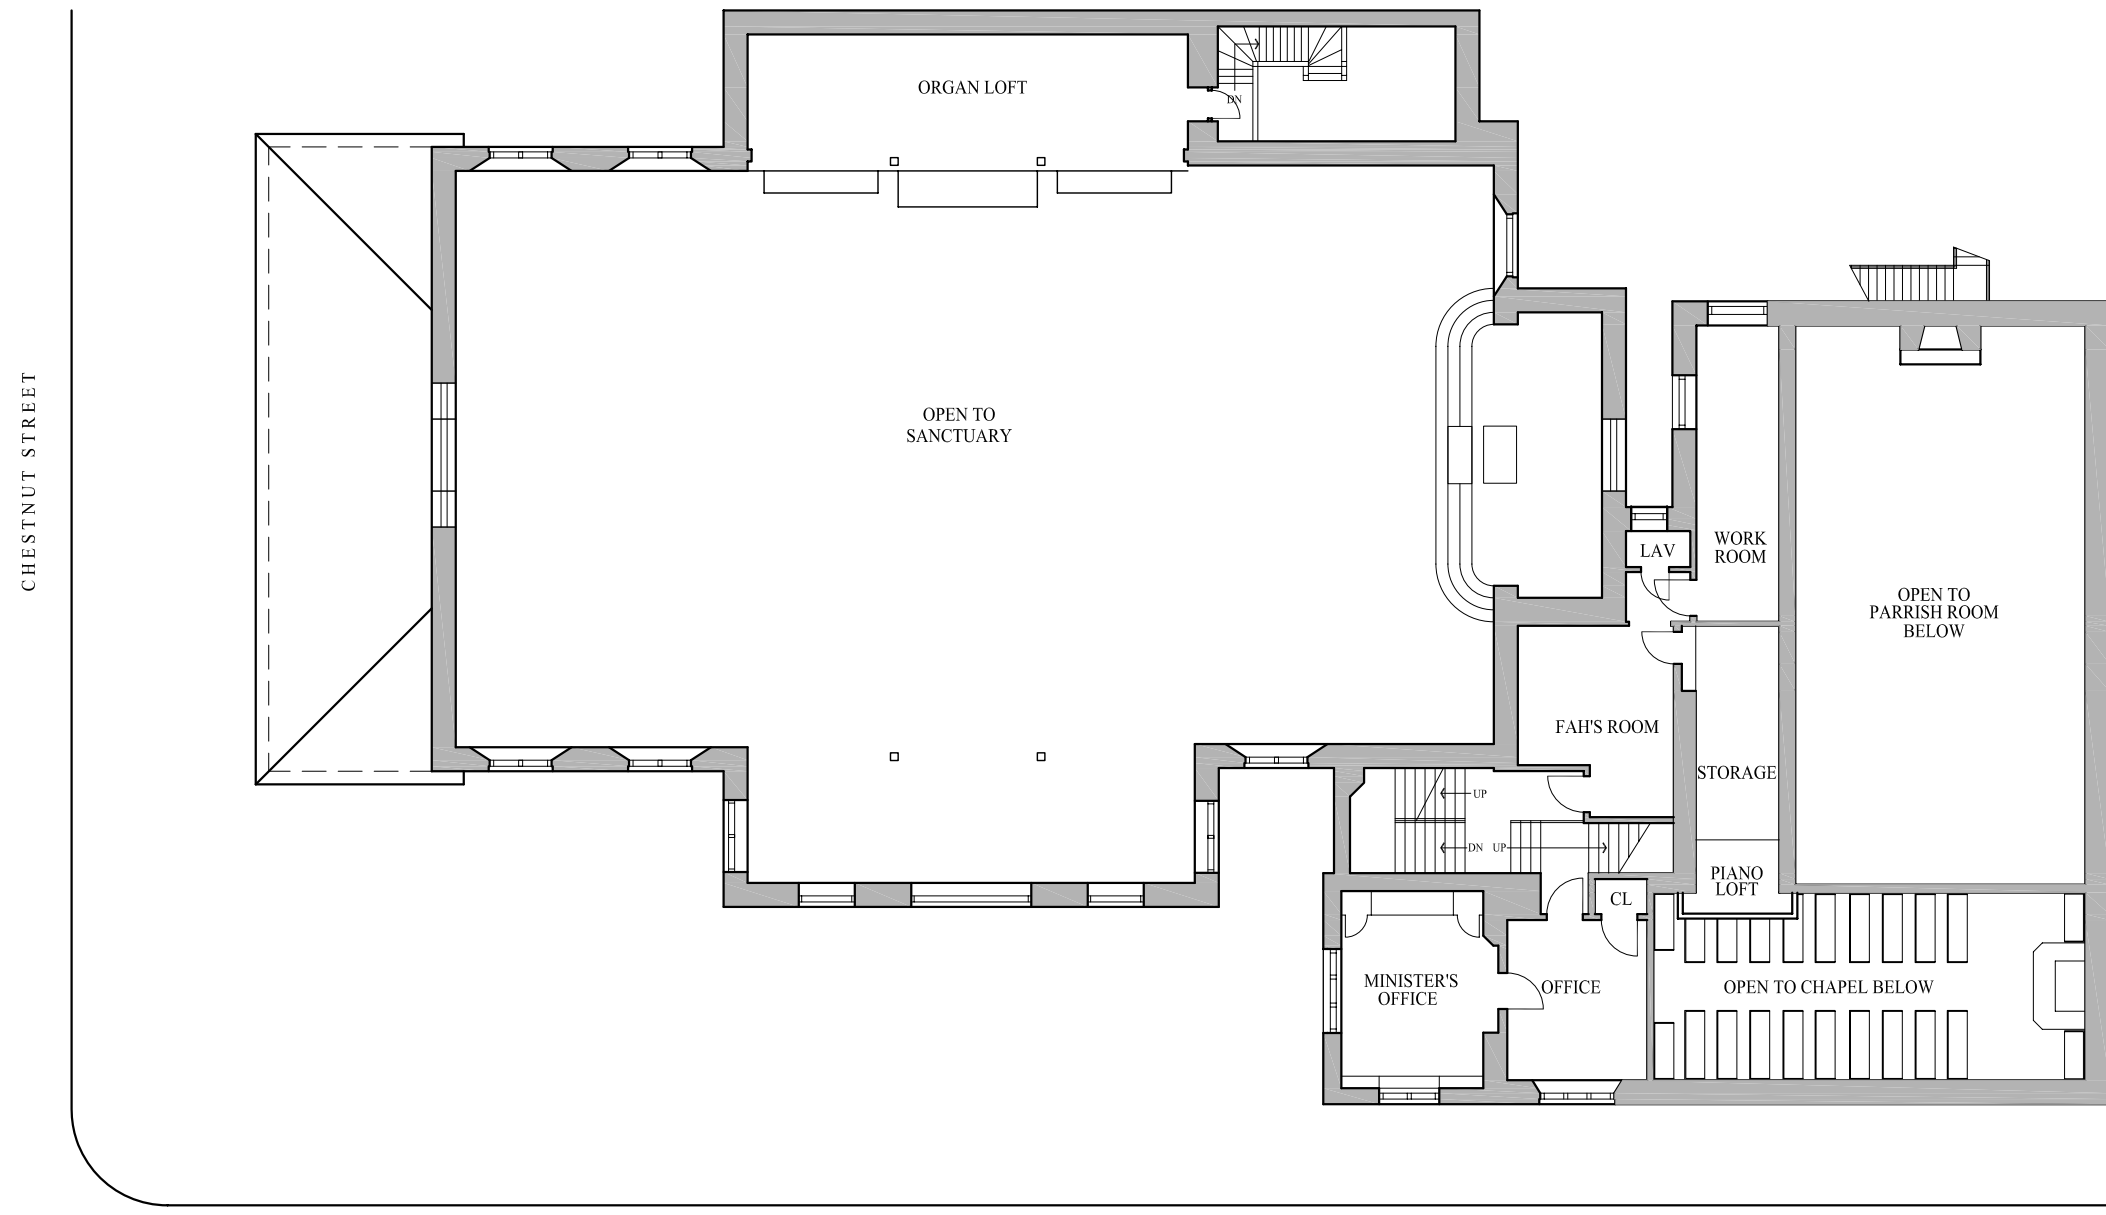

LOWER LEVEL FLOOR PLAN

FIRST UNITARIAN CHURCH OF PHILADELPHIA
 2125 CHESTNUT STREET, PHILADELPHIA, PENNSYLVANIA 19103

FIRST UNITARIAN CHURCH OF PHILADELPHIA
 2125 CHESTNUT STREET, PHILADELPHIA, PENNSYLVANIA 19103

MEZZANINE FLOOR PLAN

FIRST UNITARIAN CHURCH OF PHILADELPHIA
 2125 CHESTNUT STREET, PHILADELPHIA, PENNSYLVANIA 19103

SECOND FLOOR PLAN

FIRST UNITARIAN CHURCH OF PHILADELPHIA
 2125 CHESTNUT STREET, PHILADELPHIA, PENNSYLVANIA 19103