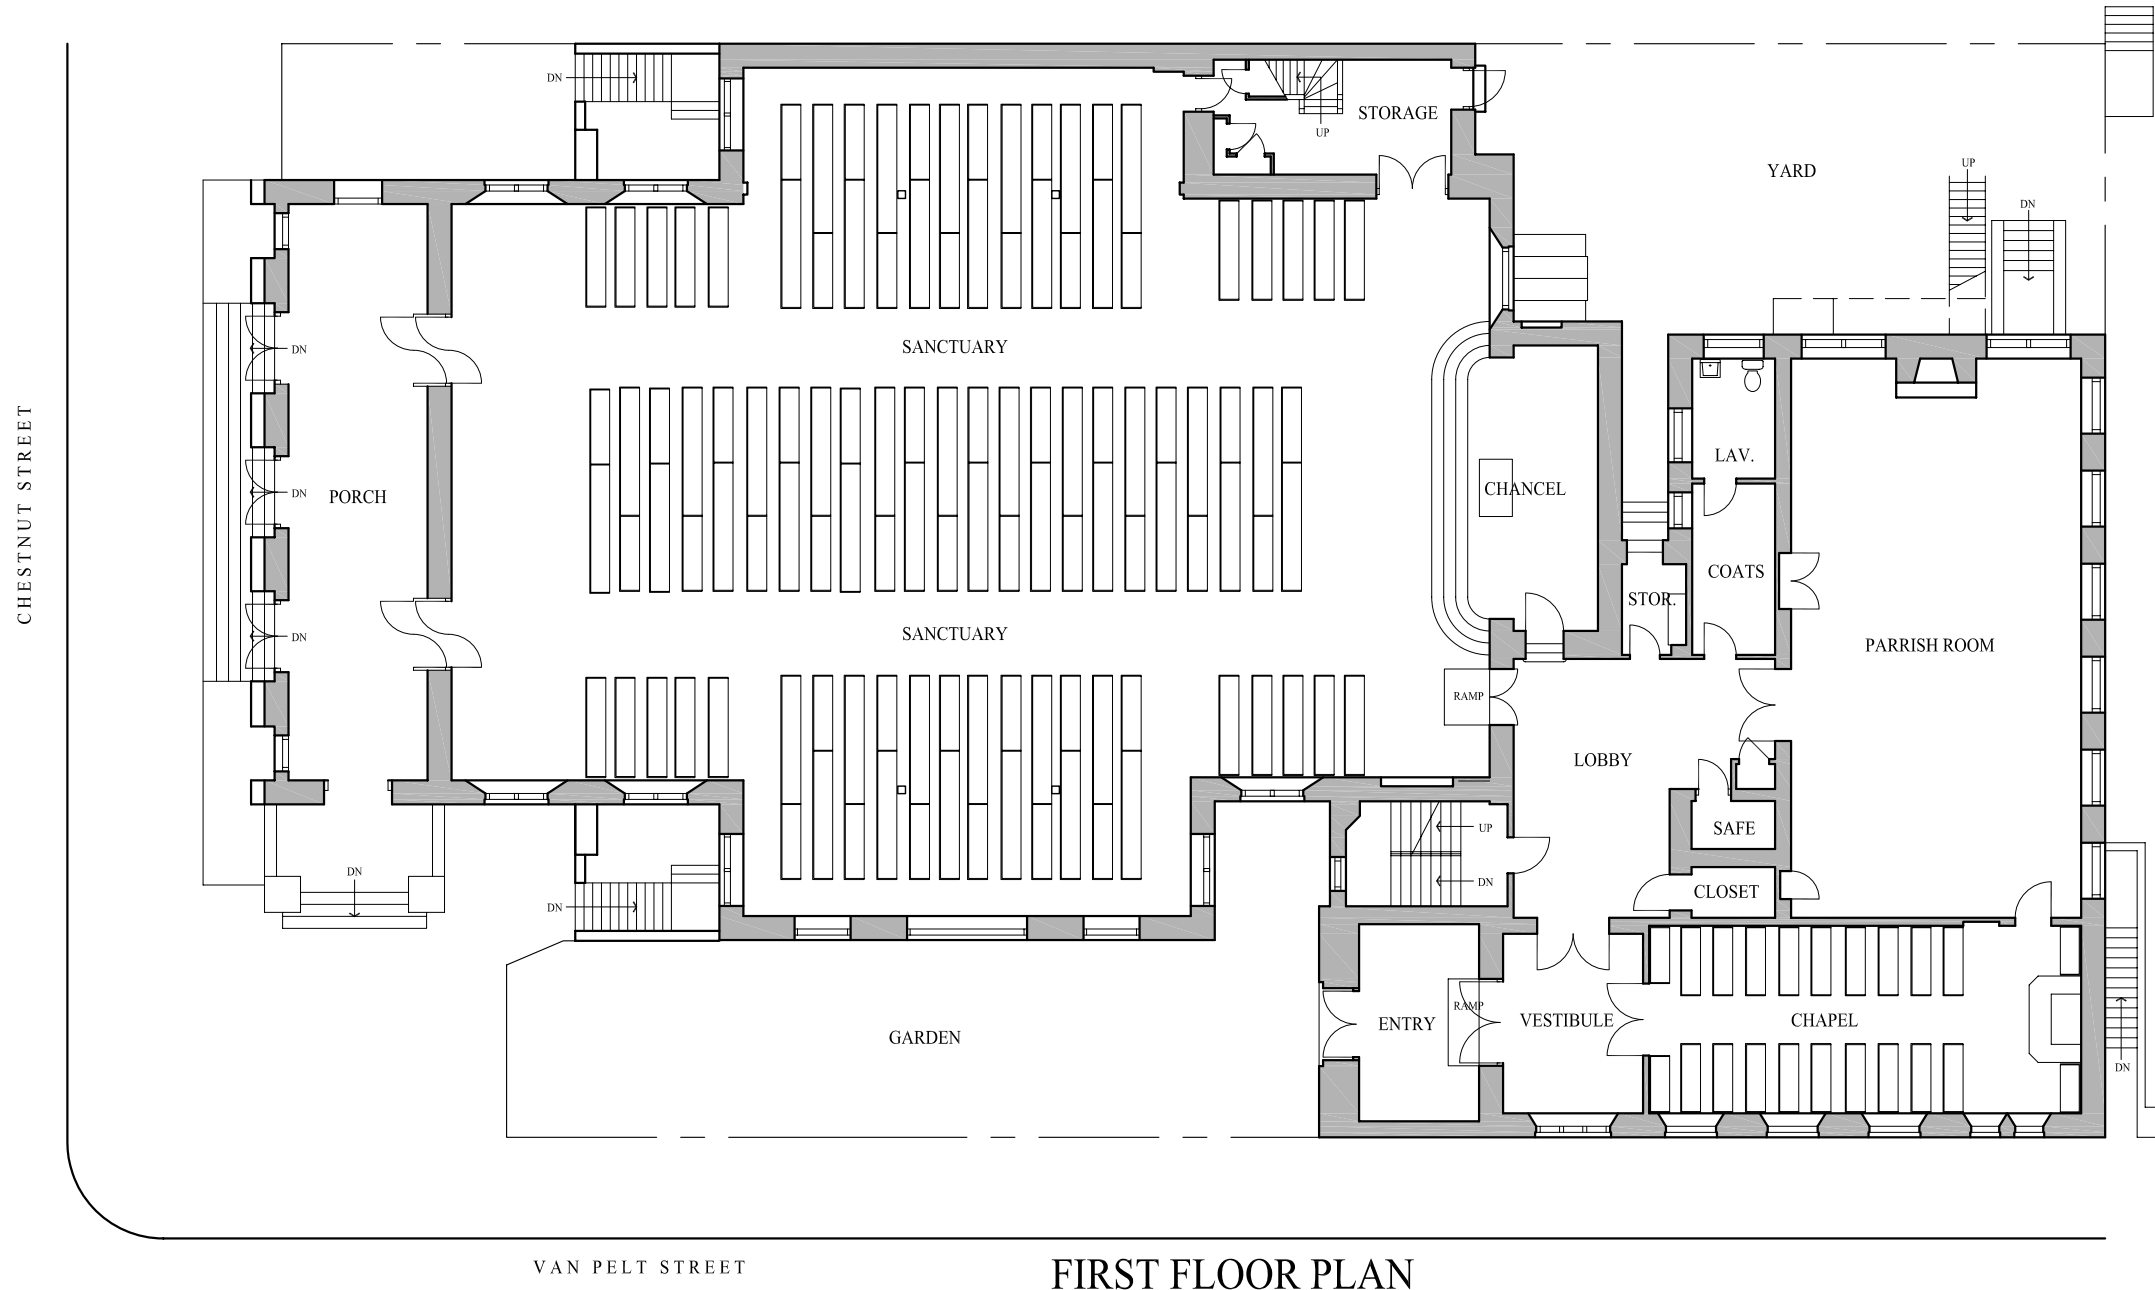

LOWER LEVEL FLOOR PLAN

FIRST UNITARIAN CHURCH OF PHILADELPHIA
 2125 CHESTNUT STREET, PHILADELPHIA, PENNSYLVANIA 19103

FIRST UNITARIAN CHURCH OF PHILADELPHIA
 2125 CHESTNUT STREET, PHILADELPHIA, PENNSYLVANIA 19103

MEZZANINE FLOOR PLAN

FIRST UNITARIAN CHURCH OF PHILADELPHIA
 2125 CHESTNUT STREET, PHILADELPHIA, PENNSYLVANIA 19103

SECOND FLOOR PLAN

FIRST UNITARIAN CHURCH OF PHILADELPHIA
 2125 CHESTNUT STREET, PHILADELPHIA, PENNSYLVANIA 19103